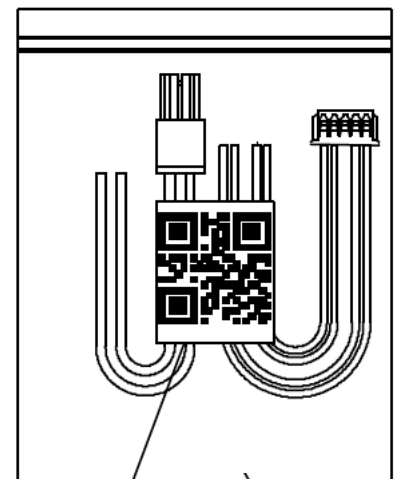

Connector kits

NEVO+ Series

Accessories

Dual Output Cable Set (CAB-DOP)

Contents

- 1 x Dual Output Module (J1) Cable (150mm)
- 1 x Dual Output Module (J5) Cable (220mm)

QR CODE

DOC-ACS-003-02, NEVO+ Connector Kits