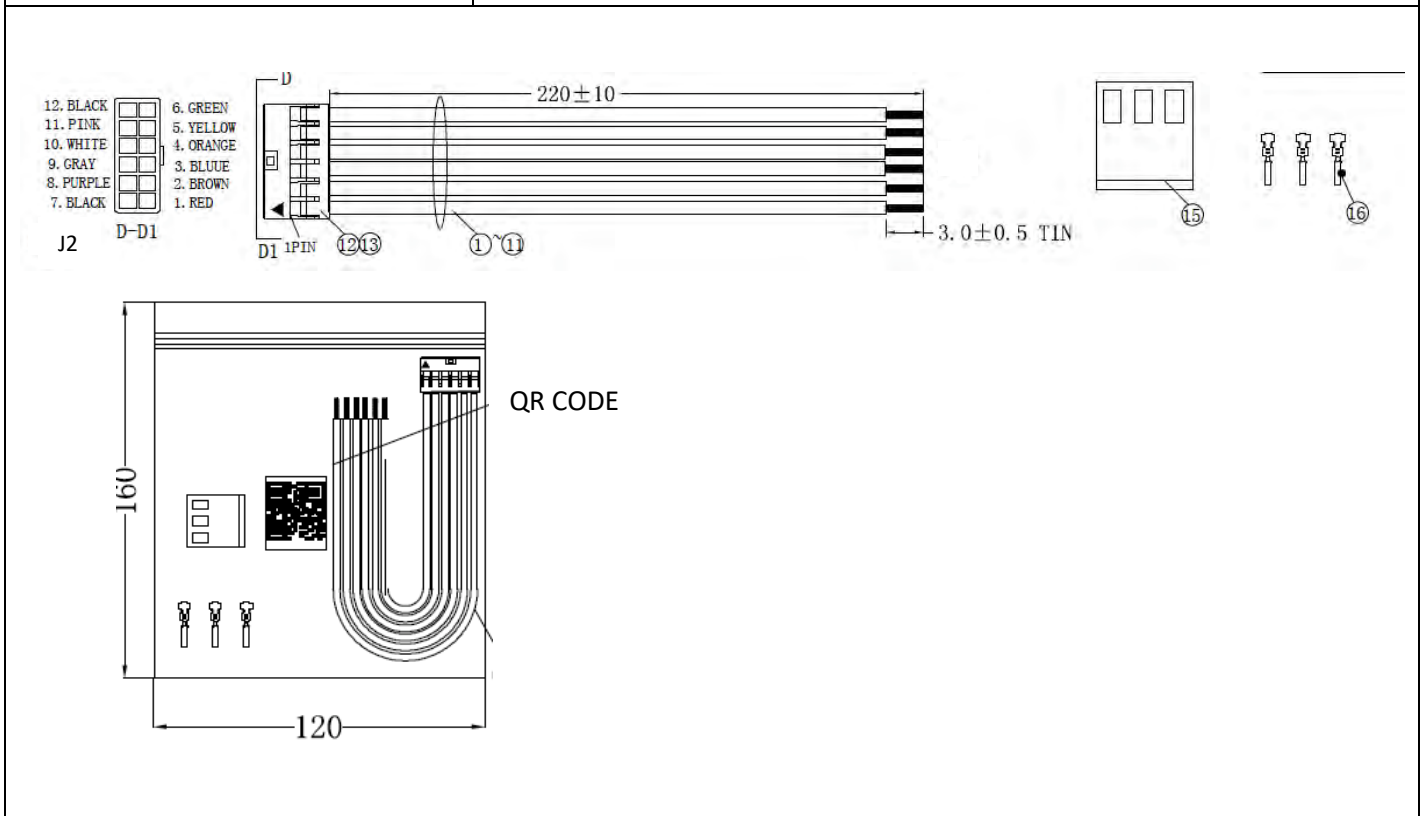

Connector kits

NEVO+ Series

Accessories

NEVO+600 Input Cable Set (CAB-N6)	
CAB-N6 Contents 1 x Input Power Connector (J1) Housing 3 x Input Power Connector (J1) Crimp Terminals 1 x Global Signal (J2) Cable (220mm)