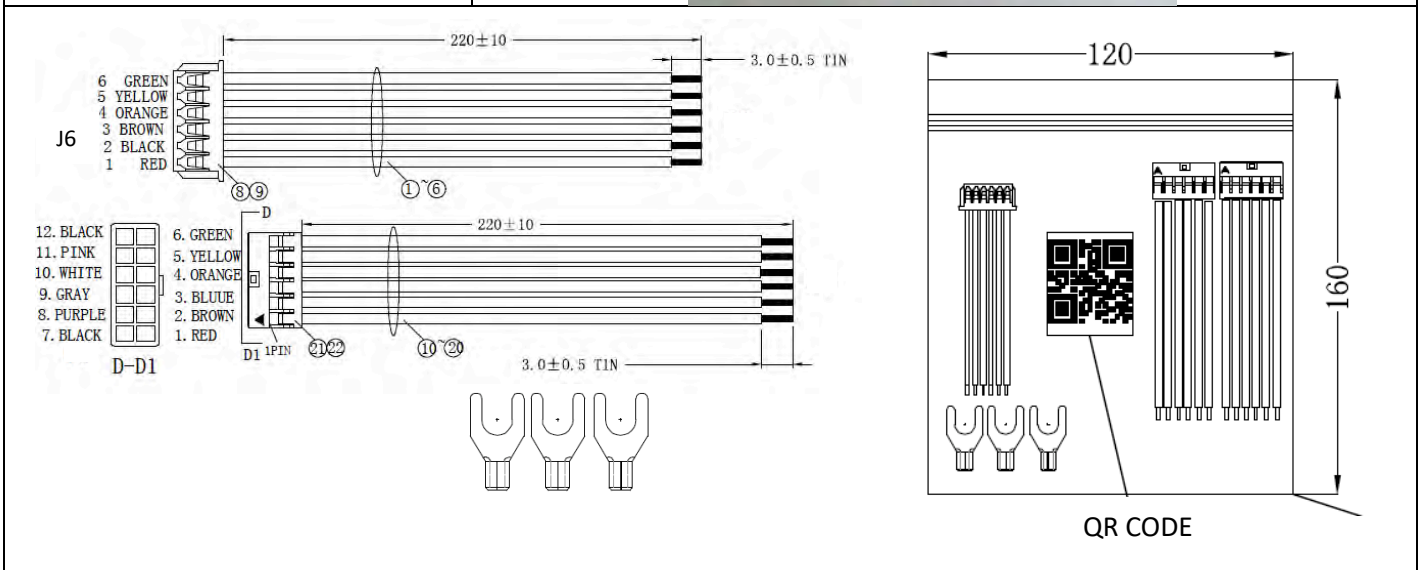

## NEVO+1200 Input Cable Set (CAB-N12)

CAB-N12 Contents	
3 x Input Power Connector (J1) Crimp Terminals	
2 x Global Signal (J2A & J2B) Cables (220mm)	
1 x Primary Standby (J6) Cable (220mm)	

## Single Output Cable Set (CAB-SOP)

CAB-SOP Contents	
1 x Single Output Module (J5) Cable (150mm)	
2 x 6.3mm x 0.8mm Faston Crimp Connector	