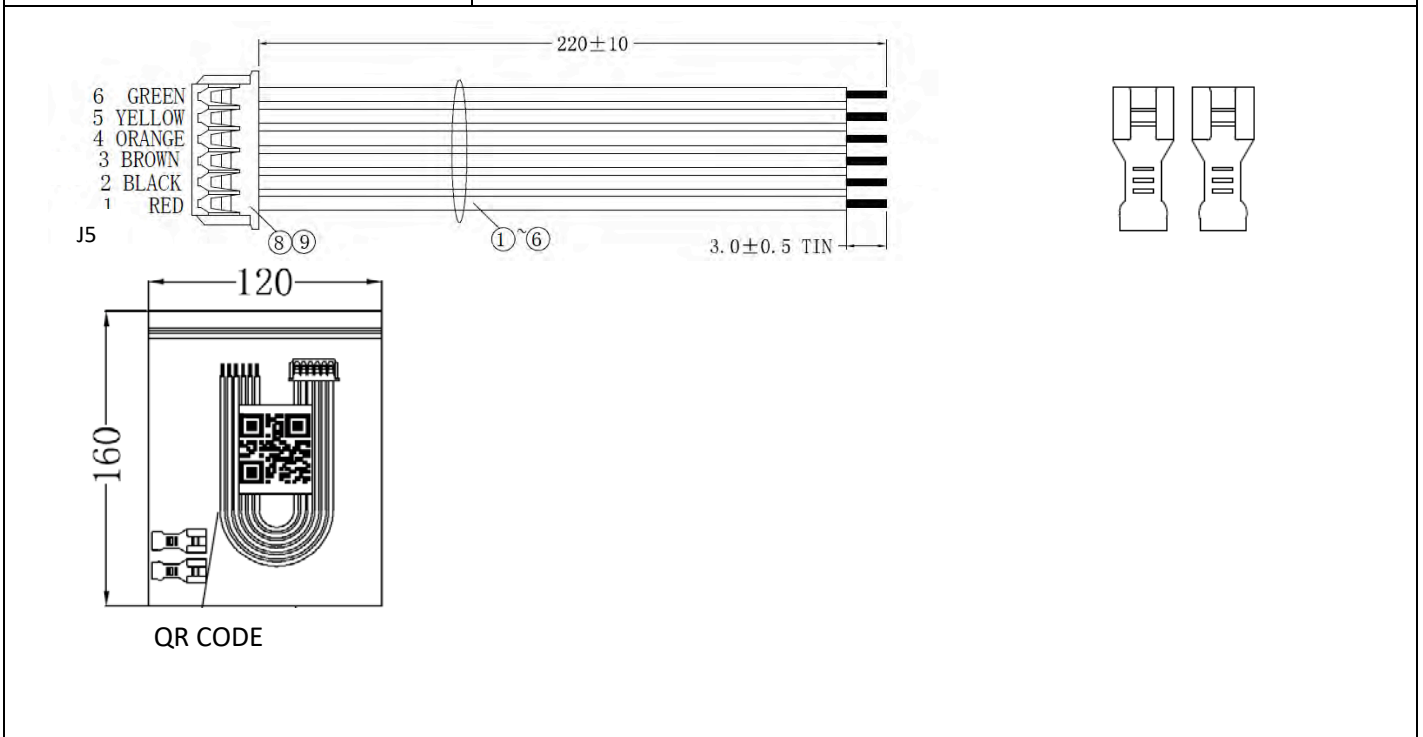

## Single Output Cable Set (CAB-SOP)

CAB-SOP Contents	
1 x Single Output Module (J5) Cable (150mm)	
2 x 6.3mm x 0.8mm Faston Crimp Connector	