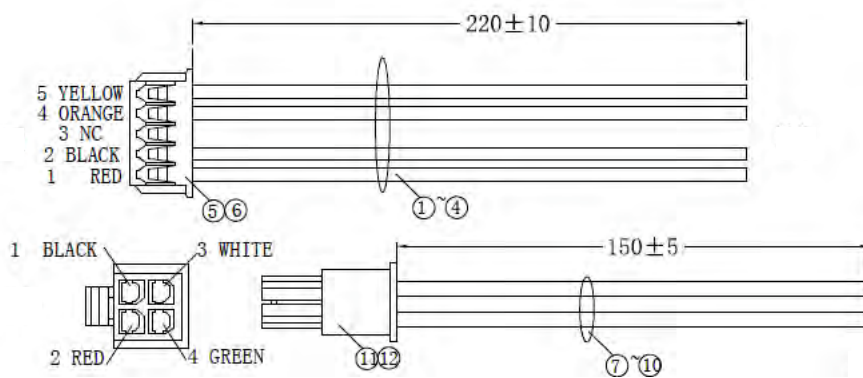

Connector kits

NEVO+ Series

Accessories

Dual Output Cable Set (CAB-DOP)

Contents

- 1 x Dual Output Module (J1) Cable (150mm)
- 1 x Dual Output Module (J5) Cable (220mm)

QR CODE

DOC-ACS-003-02, NEVO+ Connector Kits